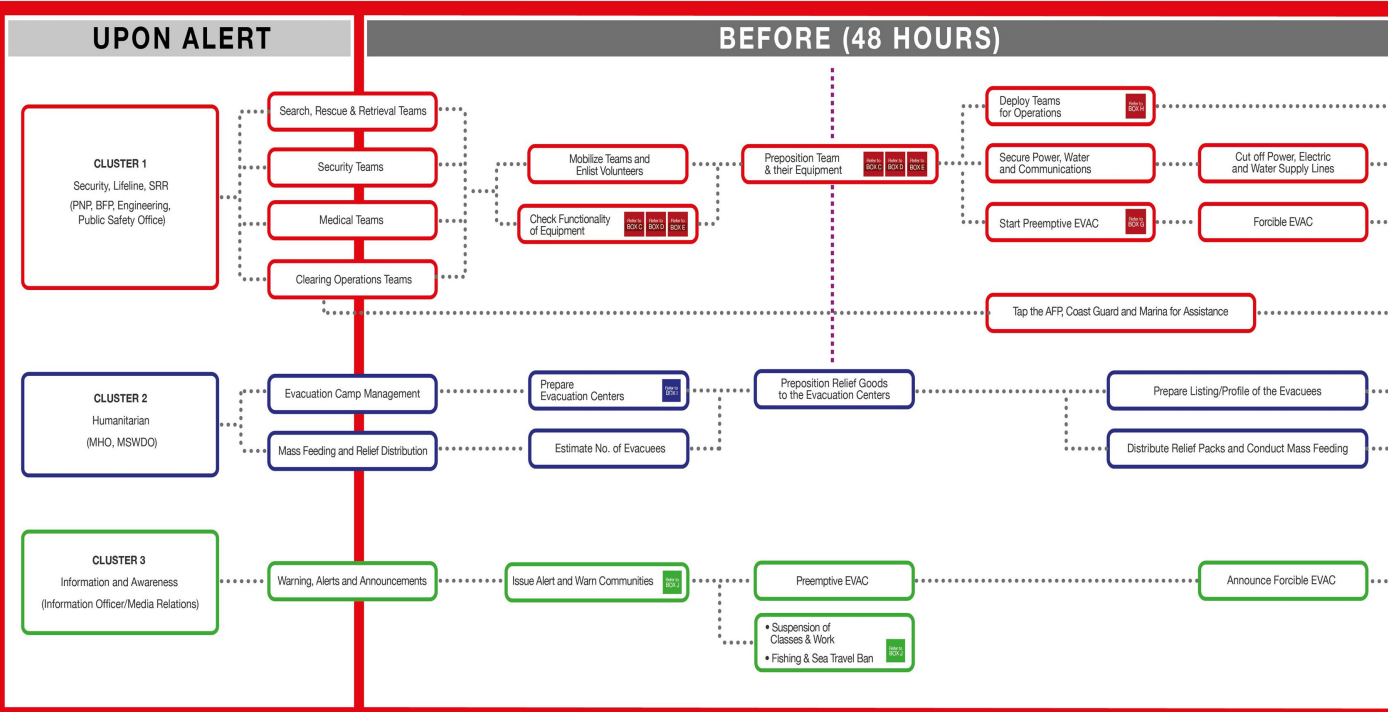

CHARLIE

MINIMUM CRITICAL PREPARATION

PREPARE

RESPOND

MONITOR/REPORT

• ALL PREPARATIONS SHOULD BE DONE •